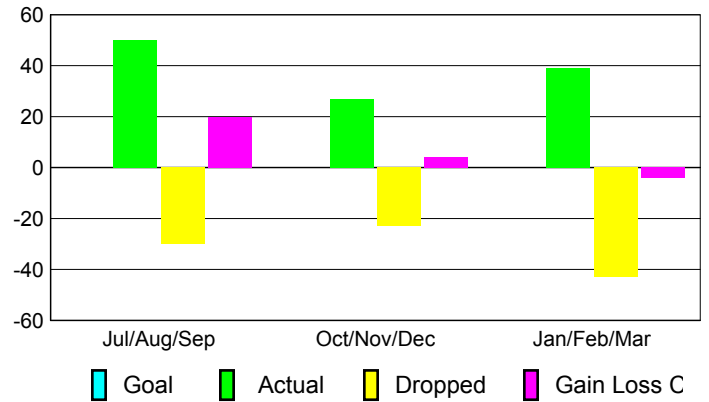

Membership Results 2008-2009

Goal, New, Dropped, Gain/Loss