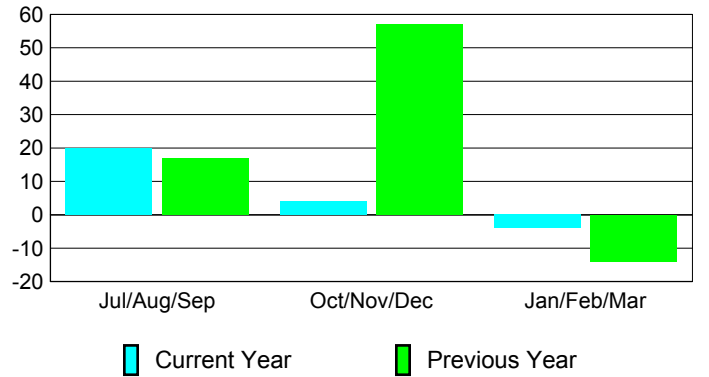

Comparison of Membership Gain/Loss

Current Year Compared to the Previous Year