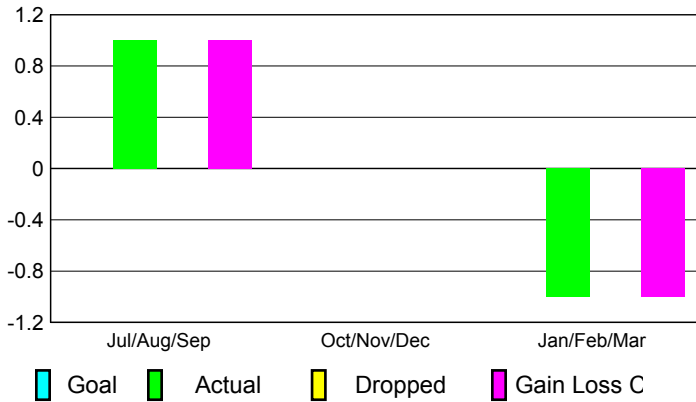

2008-2009 GMT Quarterly Report for District (or Undistricted) **District 111SW**

GMT: **Gerd Anselmann**

Location: **GERMANY**

GMT CA: **4**

CLUBS

Club Results 2008-2009

Clubs 2007-2008

Month	New Club Goal	Actual New Clubs	Actual Dropped Clubs	Gain/Loss of Clubs	Gain/Loss of Clubs
Jul/Aug/Sep	0	1	0	1	0
Oct/Nov/Dec	0	0	0	0	2
Jan/Feb/Mar	0	-1	0	-1	0
Totals	0	0	0	0	2

Club Results 2008-2009

Goal, New, Dropped, Gain/Loss